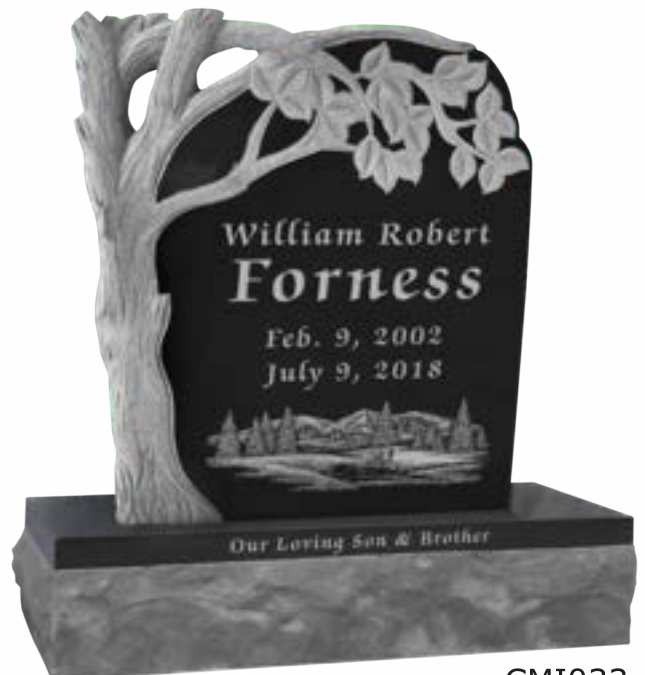

Individual Memorials

CMI033