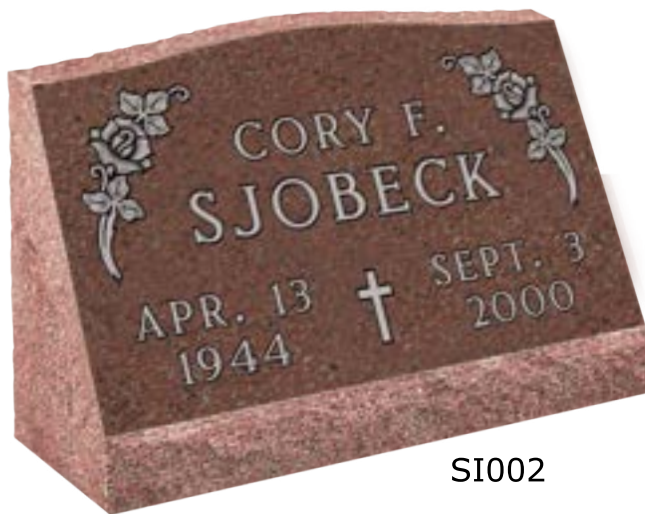

Slant Style Memorials

SI002

SLANT

INDIVIDUAL MEMORIALS