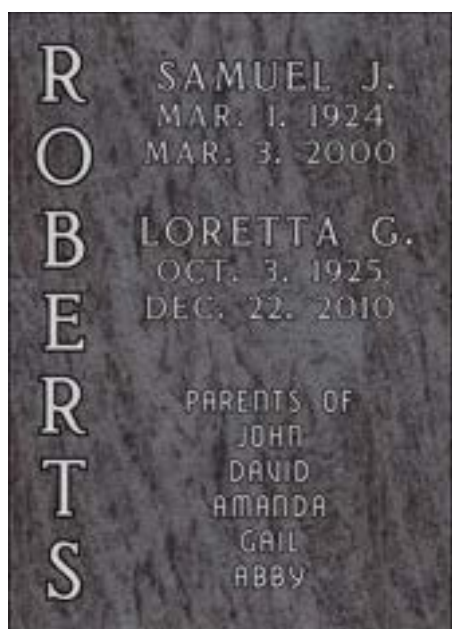

Double Interment Memorials

DI007