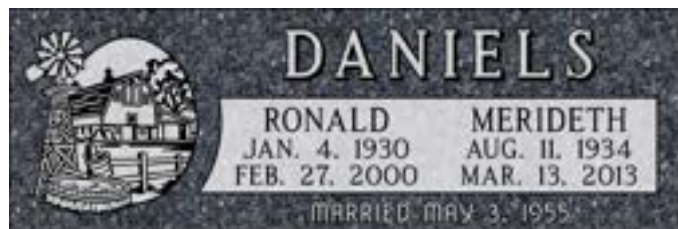

LC021

Double Interment Memorials