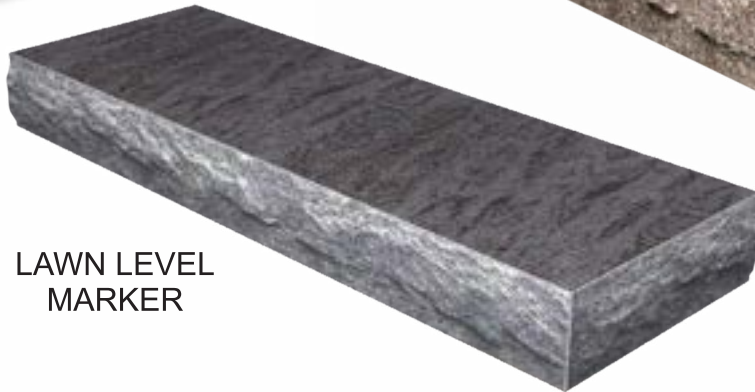

SC029

SC028

SC009

SC027

SC024

SC016

SC018

SC023

SC007

SC013

Pillow & Lawn Level Memorials

LAWN LEVEL MARKER

PILLOW MARKER

Deluxe Edge & Concrete Foundation Options

Deluxe Edge Marker

Deluxe edge & concrete foundation options help flat markers remain visible from grass overgrowth and encroachment. Typically the border size for each option is 4 inches all around the marker.

Concrete Foundation Marker

A deluxe edge marker, shown in the top image on the left, is a larger size marker with a sanded outside border. This is the strongest border option. It also allows for designs to go into the deluxe edge area allowing more room for designs and lettering.