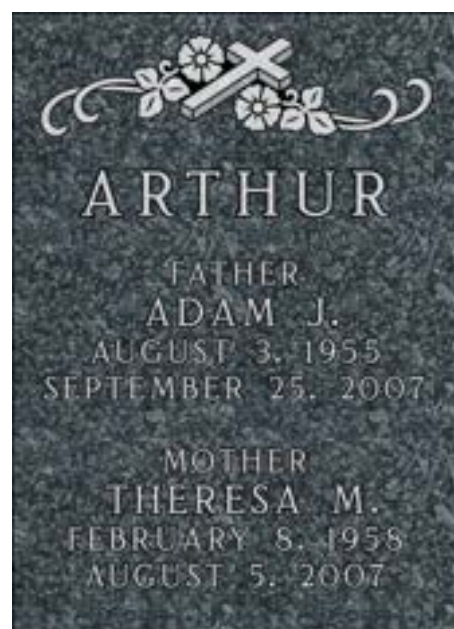

Double Interment Memorials

DI003