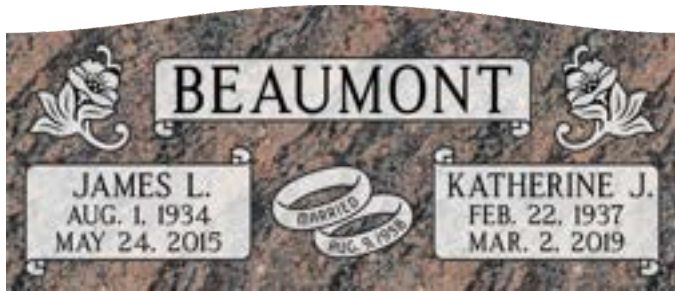

B003

B001

B005

B007

Slant Style Memorials

SC001

SC002

SC003

Concrete Foundation Marker

A deluxe edge marker, shown in the top image on the left, is a larger size marker with a sanded outside border. This is the strongest border option. It also allows for designs to go into the deluxe edge area allowing more room for designs and lettering.