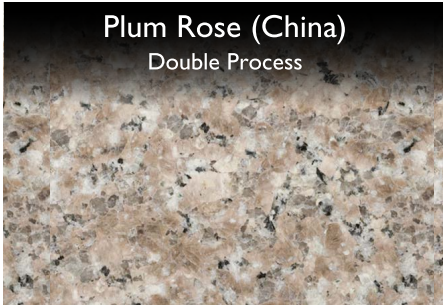

# GRANITE COLORS OVERSEAS

Granite is natural,  
beautiful, durable  
and permanent.

**Silver Pearl (India)**  
Double Process

**Tranquility (India)**  
Double Process - PGC

**Gold Star Black (India)**  
Double Process - PGC