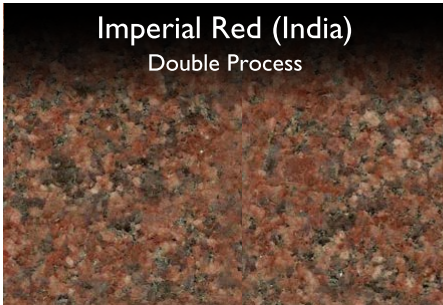

# GRANITE COLORS OVERSEAS

Granite is natural,  
beautiful, durable  
and permanent.

**Silver Pearl (India)**  
Double Process

**Tranquility (India)**  
Double Process - PGC

**Gold Star Black (India)**  
Double Process - PGC