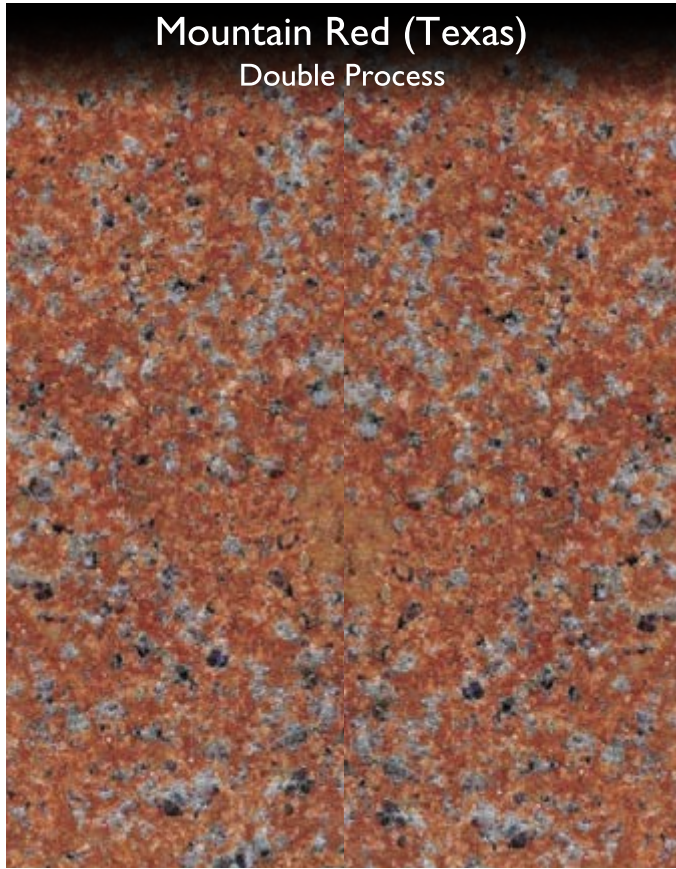

Minnesota

*Granite Colors*

## **Granite - The world's most famous rock group!**

Granite is an igneous rock with grains large enough to be seen with the naked eye. Granite is usually lighter colored in its natural form and is created from the slow crystallization of magma below the Earth's surface. It is made up mainly of quartz and feldspar. There are also minor amounts of mica, amphiboles, and other minerals. Due to its mineral composition, granite may appear as red, pink, gray, or white with dark mineral grains visible throughout the rock. It is the most popular and best known rock as it is the most common igneous rock found at the Earth's surface.