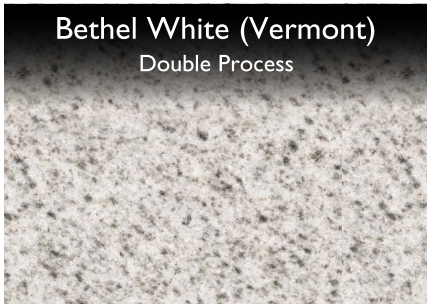

Minnesota

*Granite Colors*

# GRANITE COLORS DOMESTIC

Granite is natural,  
beautiful, durable  
and permanent.

**Bethel White (Vermont)**

Double Process

**Georgia Gray (Georgia)**

Double Process

**St. Cloud Gray (Minnesota)**

Double Process