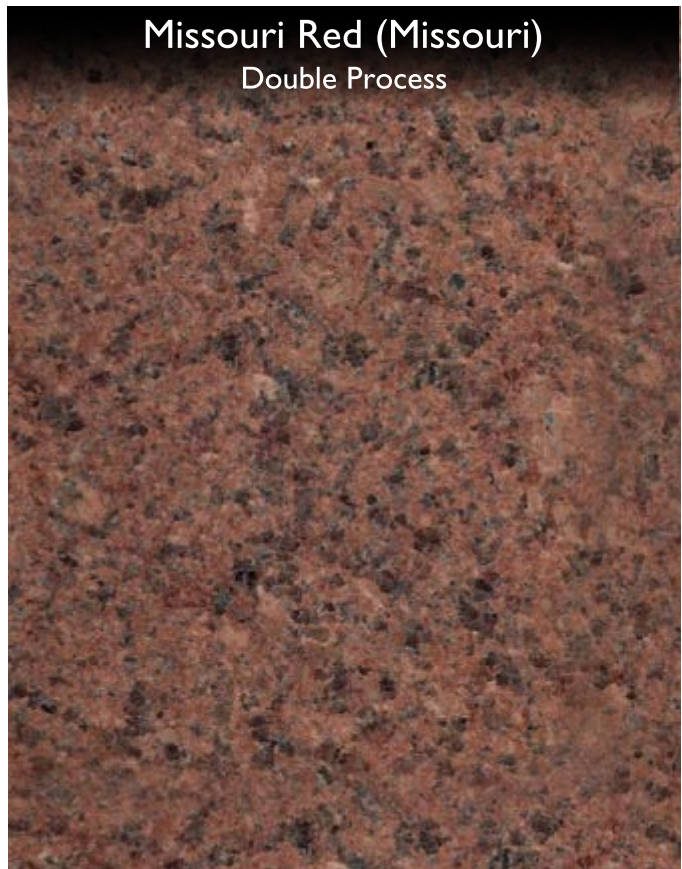

Missouri Red (Missouri)
Double Process