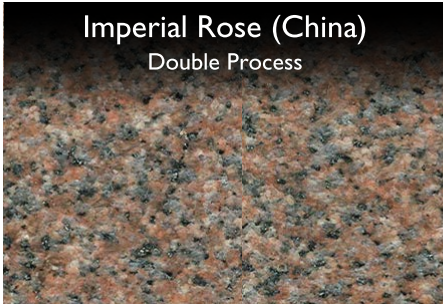

# GRANITE COLORS OVERSEAS

Granite is natural,  
beautiful, durable  
and permanent.

**Silver Pearl (India)**  
Double Process

**Tranquility (India)**  
Double Process - PGC

**Gold Star Black (India)**  
Double Process - PGC